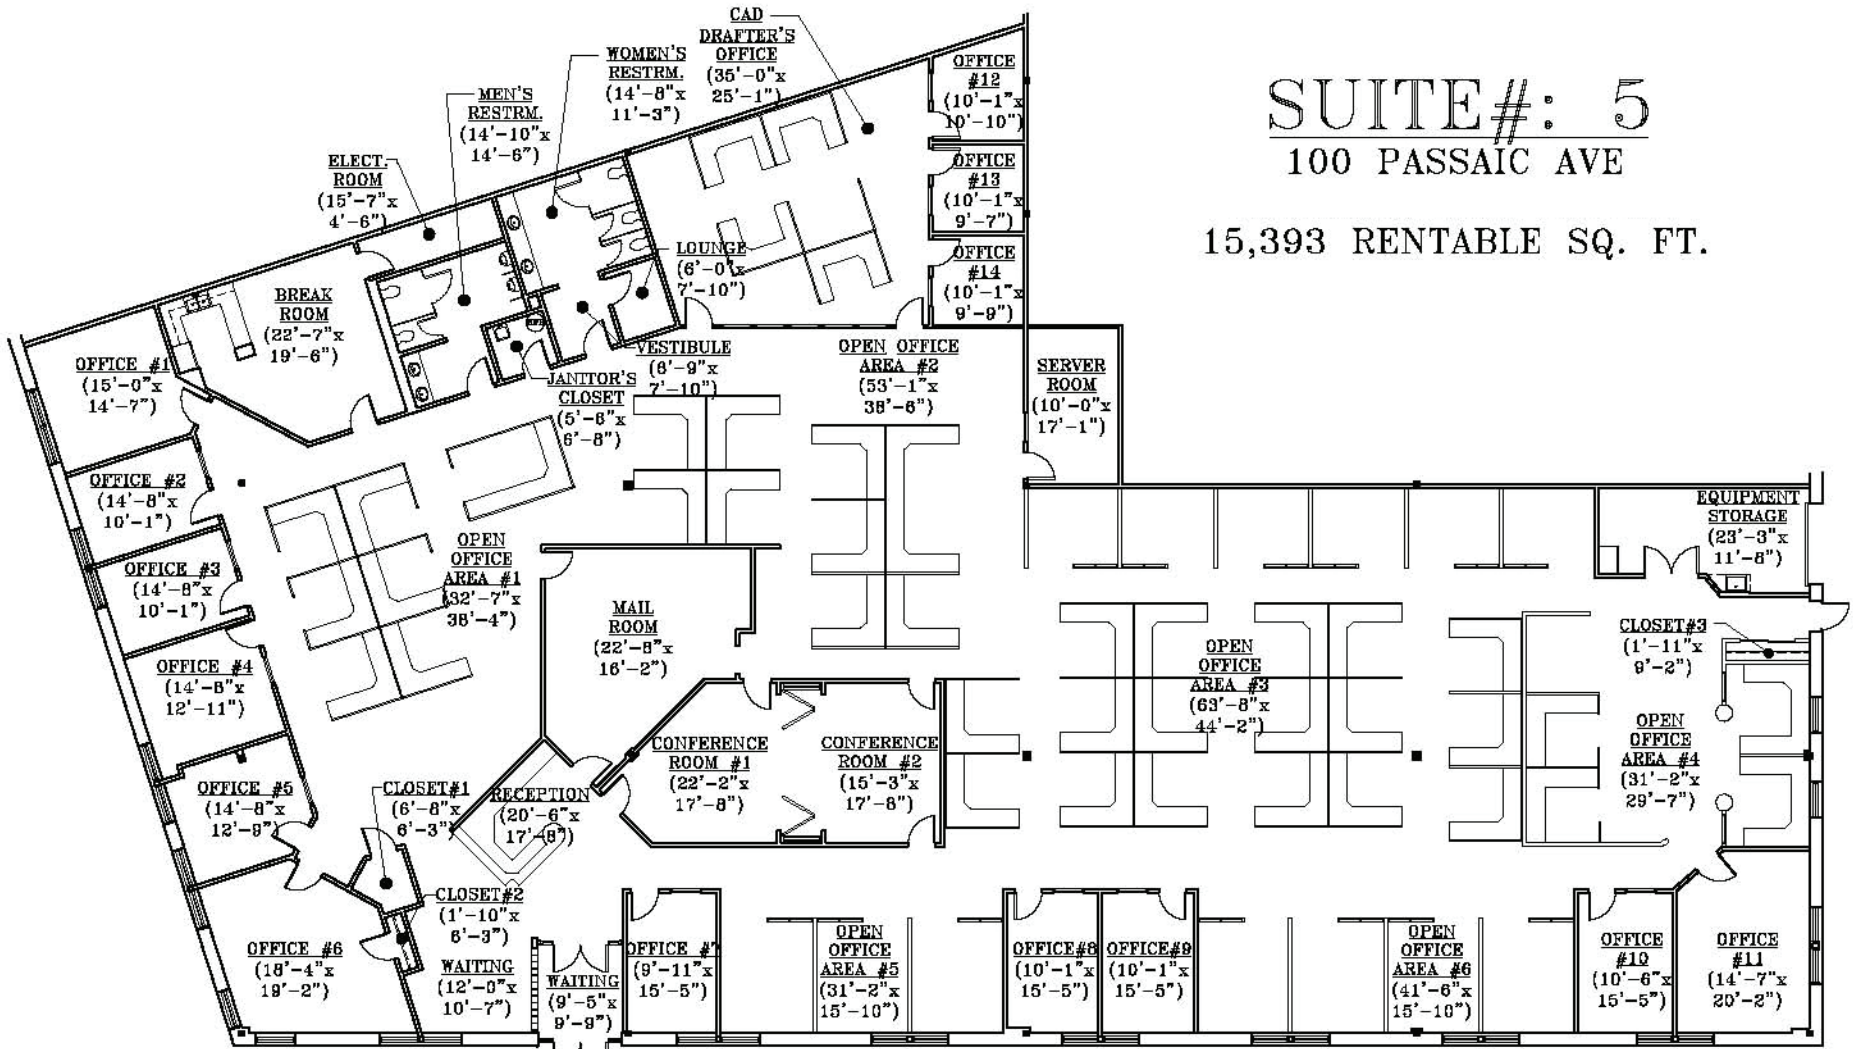

SUITE #: 5

100 PASSAIC AVE

15,393 RENTABLE SQ. FT.

651 WEST MOUNT PLEASANT AVENUE
 LIVINGSTON, NJ 07039-1667
 T: (973) 992-7727
 F: (973) 992-3084
 WWW.EASTMANCOMPANIES.COM

FOR MORE INFORMATION, PLEASE CONTACT
 ERIC J. MAURER, DIRECTOR OF LEASING
 T: (973) 488-6110
 F: (973) 992-3084
 E: ERICM@EASTMANCOMPANIES.COM